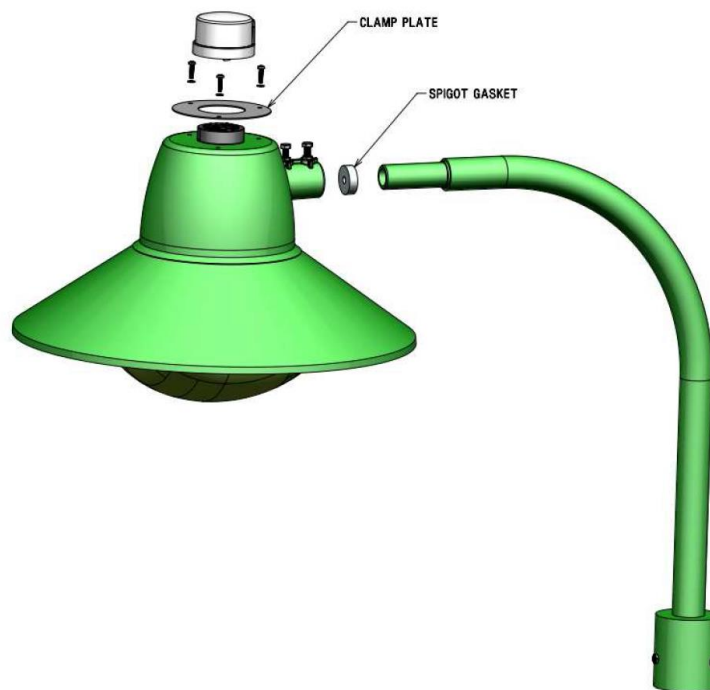

- Via the spigot & body interface at the point of cable entry and dependent on the fixture installation being tilted forward from horizontal; and/or
- Via the three screws of the top cover which in some instances may not have been tightened sufficiently due to concerns of deforming the top cover.

### Rectification

To remedy this issue a design modification has been verified which involves adding a sealing gasket to the spigot entry point along with a clamping plate which allows the three top cover screws to be tightly fastened without causing deformation of the top cover (ref. Figure 1below).

Figure 1

Gerard Lighting will also be adding a Label to all fittings that:

- a) New
- b) Reworked

Providing clarity to fittings that have been rectified, refer Figure 2 below for example of label.

Figure 2